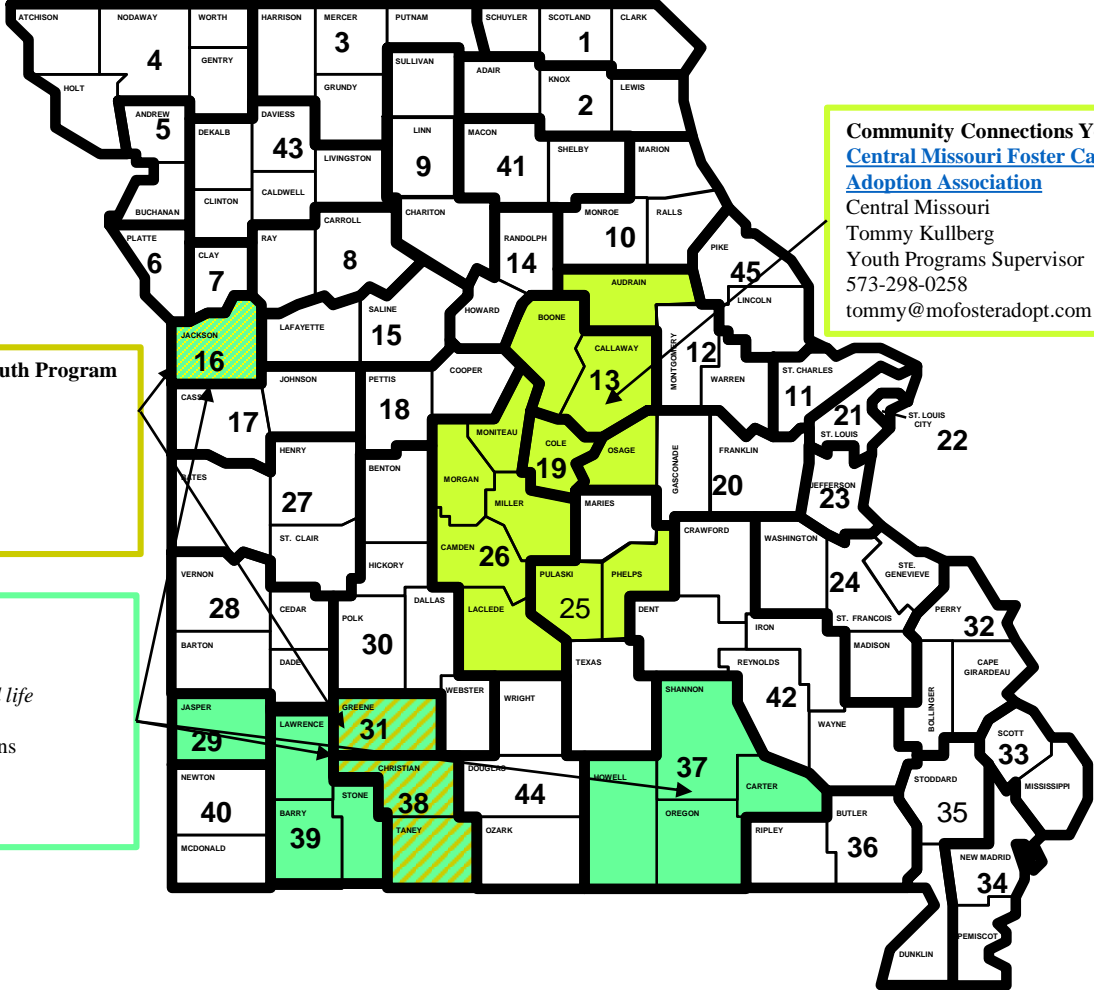

# Older Youth Supportive Services Map

**Community Connections Youth Program**  
Central Missouri Foster Care and Adoption Association  
 Central Missouri  
 Tommy Kullberg  
 Youth Programs Supervisor  
 573-298-0258  
 tommy@mofosteradopt.com