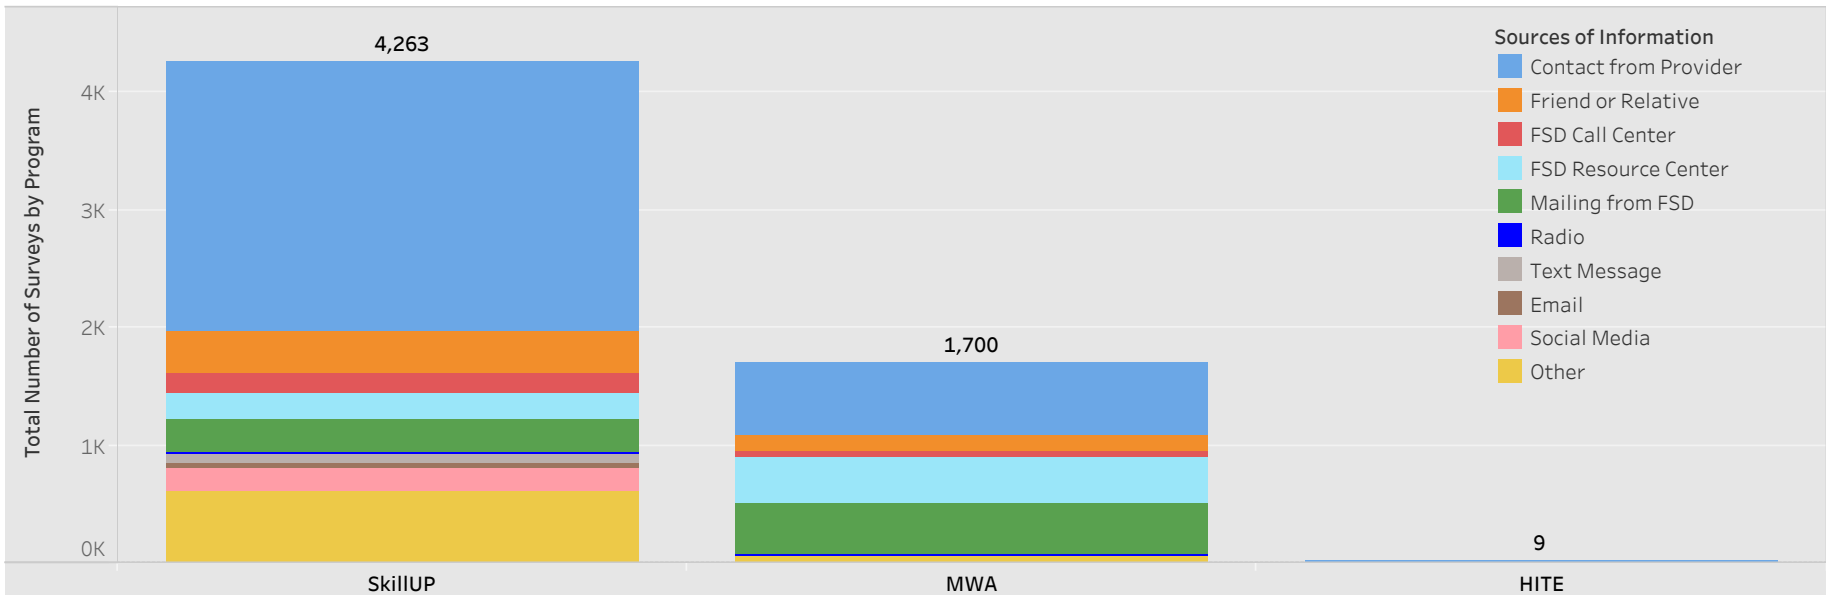

E&T Engagement Effectiveness Survey Dashboard - By Program

E&T Engagement Effectiveness Survey Dashboard - By Sources

Sources of Information

Month-To-Date Surveys

	Contact from Provider	Mailing from FSD	Other	FSD Resource Center	Friend or Relative	FSD Call Center	Social Media	Text Message	Email	Radio	Grand Total
June 2018	3		1	1			1				6
July 2018	50	15	30	11	12		3				121
August 2018	32	13	6	9	10		1				71
September 2018	38	36	9	18	4	2					107
October 2018	168	25	9	19	11	18	1				251
November 2018	301	51	14	30	8	10	5				419
December 2018	193	24	25	21	14	9	11				297
January 2019	125	44	54	29	15	4	8		2		281
February 2019	113	50	32	28	25	4	5	1	3		261
March 2019	138	28	39	33	13	56	14	4			325
April 2019	183	41	66	34	29	31	26	10	6	3	429
May 2019	112	48	50	43	43	14	9	11	3	1	334
June 2019	67	39	25	27	17	10	2	2		2	191
July 2019	45	28	55	26	18	8	10	1	3	1	195
August 2019	87	32	34	30	21	9	2	1	2		218
September 2019	443	31	27	21	25	10		1			558
October 2019	96	37	28	26	33	7	4			1	232
November 2019	104	27	23	27	25	7	6	1	5	2	227
December 2019	46	15	23	42	21	6	4		1		158
January 2020	60	30	33	38	37	6	25		1	3	233
February 2020	58	32	39	32	26	3	11	3	4		208
March 2020	17	40	23	37	20	2	2	3	5	1	150
April 2020	82	17	11	13	19	3	4		2		151
May 2020	282	11	13	8	32	1	8	3	2		360
June 2020	66	10	11	5	15		39	40	2	1	189
Grand Total	2,909	724	680	608	493	220	201	81	41	15	5,972

Created by: Workflow and Data Management Unit

Updated: June 25, 2020

Statewide Survey Map

This map is showing zip codes the E&T programs reached. The green shade is showing MWA and red is for SkillUP. The golden color is where the two providers overlap. The gray areas perhaps have not been reached yet. NOTE: Any shade of color other than the three shown in the legend shows the presence of more than one provider. Program: