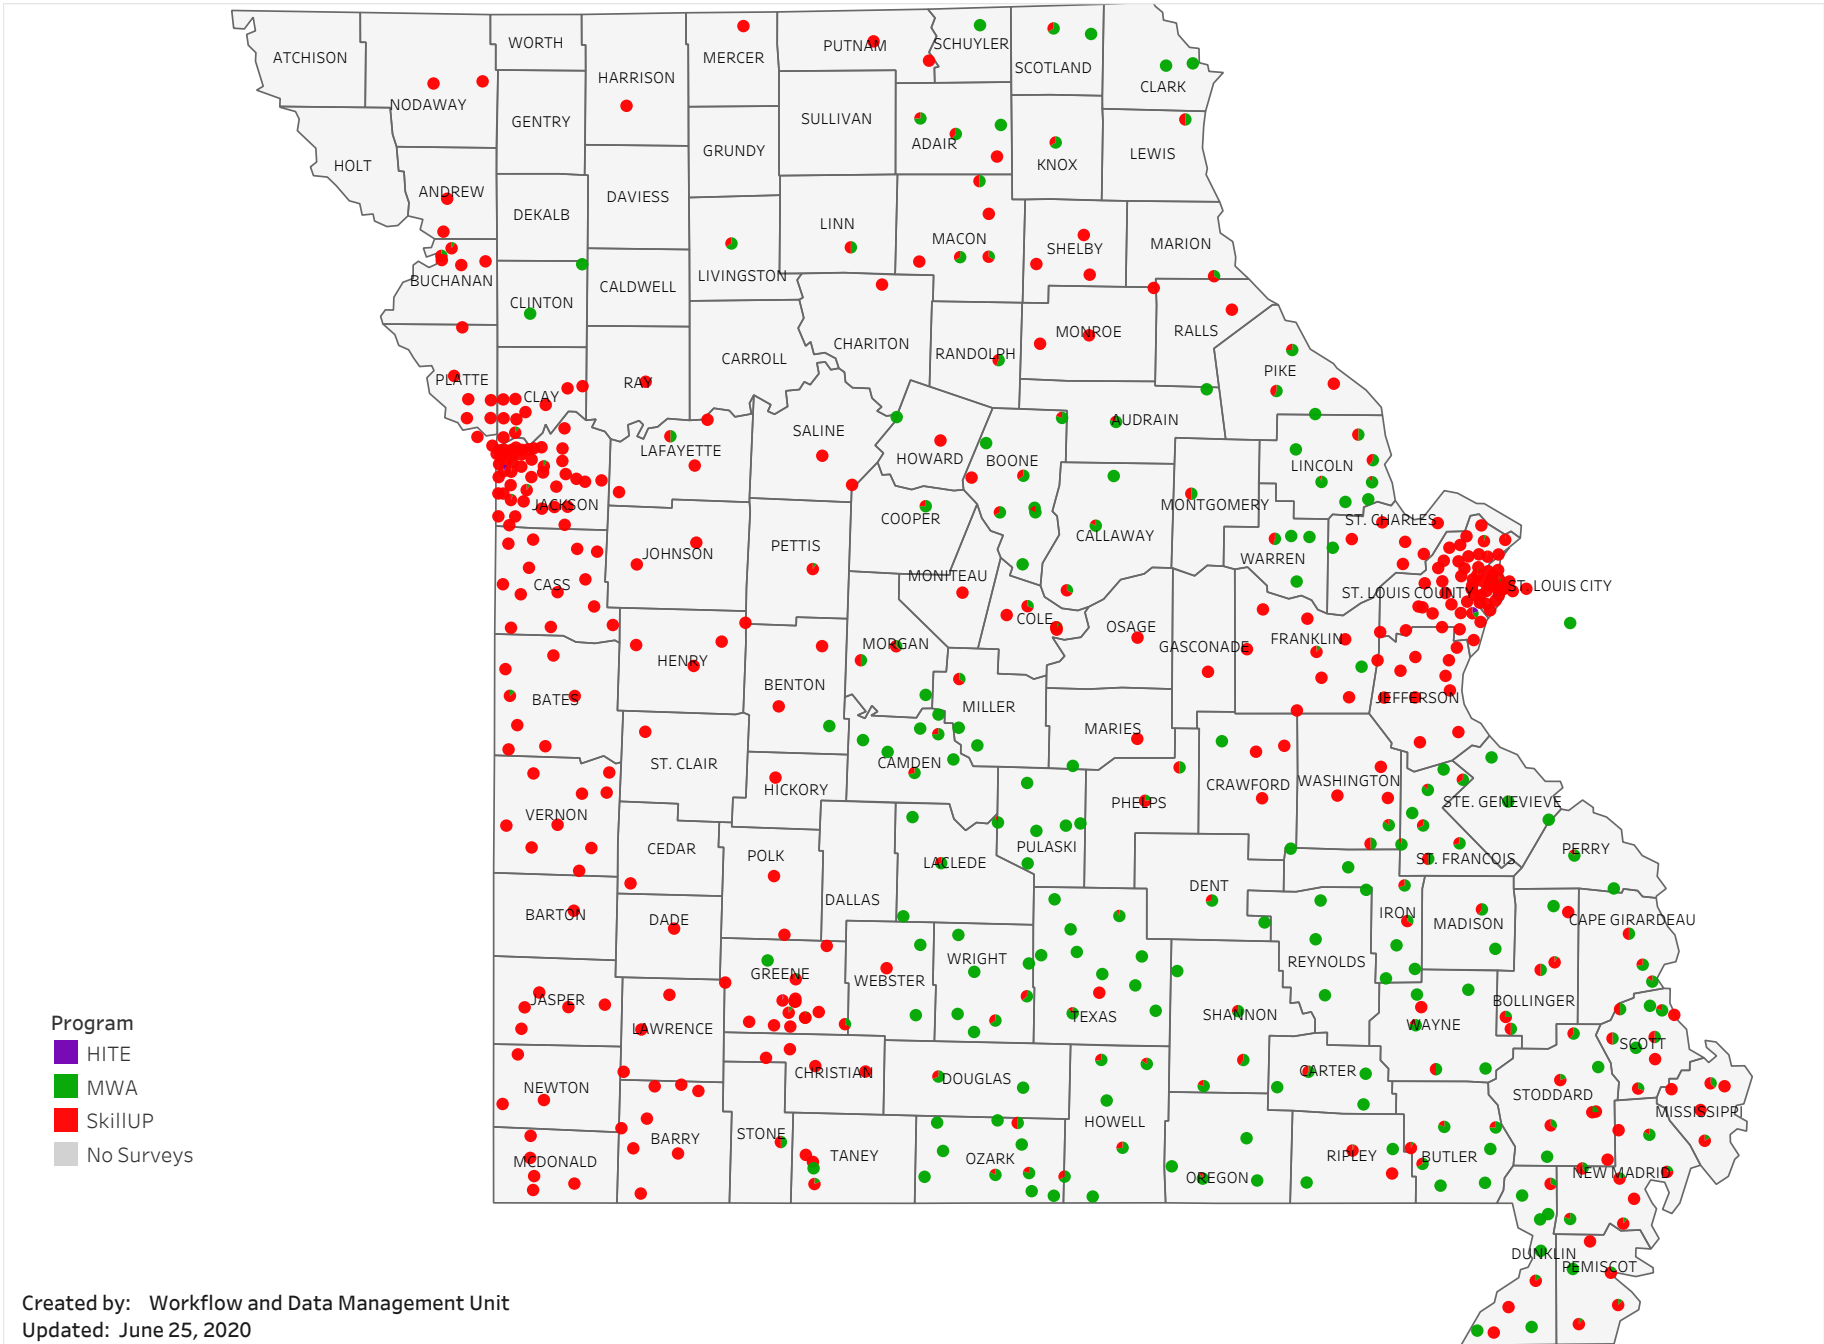

E&T Engagement Effectiveness Survey Dashboard - By Program

E&T Engagement Effectiveness Survey Dashboard - By Sources

Sources of Information

Month-To-Date Surveys

	Contact from Provider	Mailing from FSD	Other	FSD Resource Center	Friend or Relative	FSD Call Center	Social Media	Text Message	Email	Radio	Grand Total
June 2018	3		1	1			1				6
July 2018	50	15	30	11	12		3				121
August 2018	32	13	6	9	10		1				71
September 2018	38	36	9	18	4	2					107
October 2018	168	25	9	19	11	18	1				251
November 2018	301	51	14	30	8	10	5				419
December 2018	193	24	25	21	14	9	11				297
January 2019	125	44	54	29	15	4	8		2		281
February 2019	113	50	32	28	25	4	5	1	3		261
March 2019	138	28	39	33	13	56	14	4			325
April 2019	183	41	66	34	29	31	26	10	6	3	429
May 2019	112	48	50	43	43	14	9	11	3	1	334
June 2019	67	39	25	27	17	10	2	2		2	191
July 2019	45	28	55	26	18	8	10	1	3	1	195
August 2019	87	32	34	30	21	9	2	1	2		218
September 2019	443	31	27	21	25	10		1			558
October 2019	96	37	28	26	33	7	4			1	232
November 2019	104	27	23	27	25	7	6	1	5	2	227
December 2019	46	15	23	42	21	6	4		1		158
January 2020	60	30	33	38	37	6	25		1	3	233
February 2020	58	32	39	32	26	3	11	3	4		208
March 2020	17	40	23	37	20	2	2	3	5	1	150
April 2020	82	17	11	13	19	3	4		2		151
May 2020	282	11	13	8	32	1	8	3	2		360
June 2020	66	10	11	5	15		39	40	2	1	189
Grand Total	2,909	724	680	608	493	220	201	81	41	15	5,972

Created by: Workflow and Data Management Unit

Updated: June 25, 2020

Statewide Survey Map

This map is showing zip codes the E&T programs reached. The green shade is showing MWA and red is for SkillUP. The golden color is where the two providers overlap. The gray areas perhaps have not been reached yet. NOTE: Any shade of color other than the three shown in the legend shows the presence of more than one provider. Program: