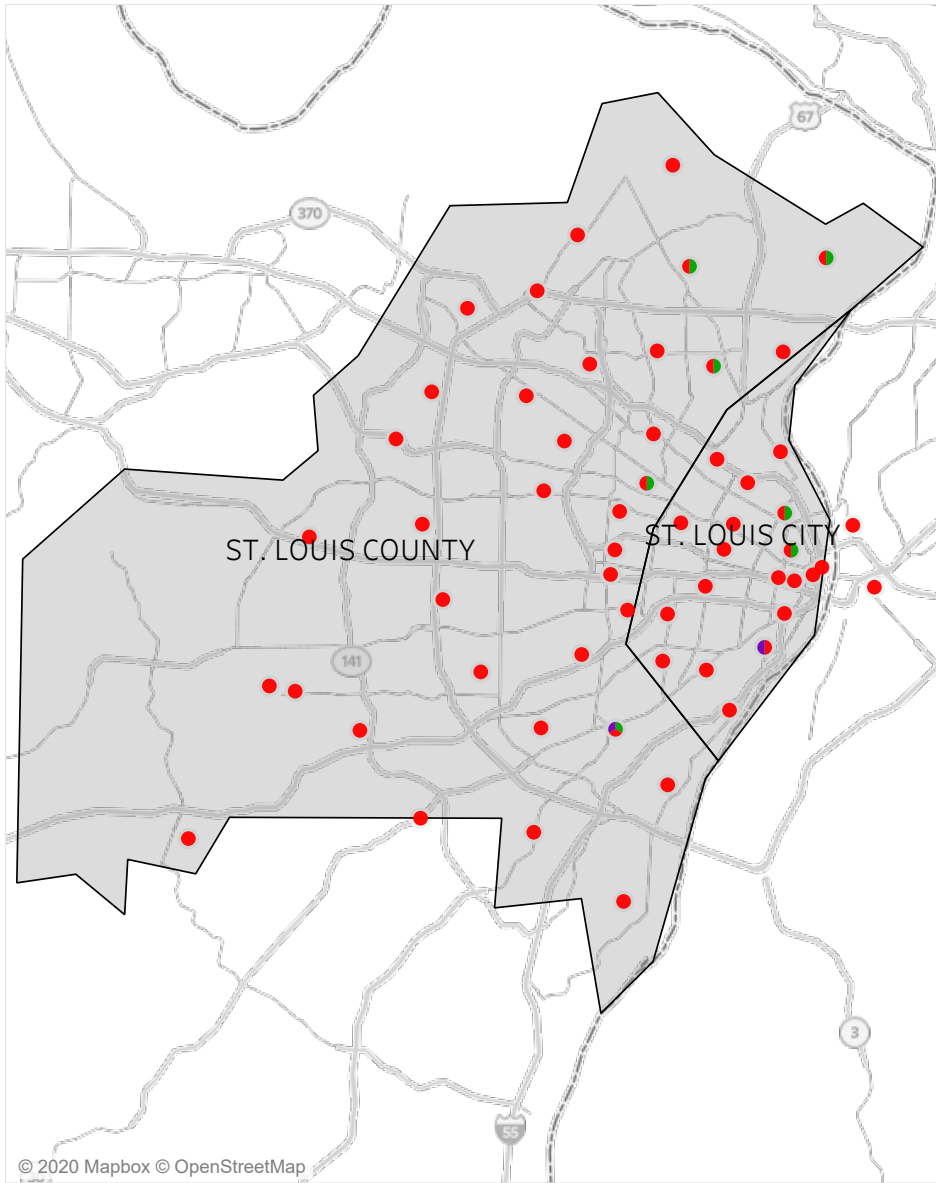

Created by: Workflow and Data Management Unit

Updated: June 25, 2020

Statewide Survey Map

This map is showing zip codes the E&T programs reached. The green shade is showing MWA and red is for SkillUP. The golden color is where the two providers overlap. The gray areas perhaps have not been reached yet. NOTE: Any shade of color other than the three shown in the legend shows the presence of more than one provider. Program:

■ HITE ■ MWA ■ SkillUP

Metropolitan Survey Map

Metro St. Louis E&T programs survey zip codes

Kansas City area E&T programs survey zip codes

Created by: Workflow and Data Management Unit
Updated: June 25, 2020

Survey on Program Line

County Name	Program			Grand Total
	HITE	MWA	SkillUP	
OREGON		24	1	25
OZARK		23	2	25
RANDOLPH		13	10	23
BOLLINGER		5	17	22
TANEY		3	18	21
WASHINGTON		7	13	20
DOUGLAS		13	6	19
MACON		7	12	19
ST. CHARLES		2	17	19
CRAWFORD		1	17	18
DENT		13	5	18
CALLAWAY		11	5	16
CARTER		12	4	16
MADISON		10	6	16
HENRY		1	13	14
MORGAN		6	8	14
NEWTON			14	14
PERRY		12	2	14
PIKE		8	5	13
AUDRAIN		9	2	11
CHRISTIAN			11	11
PETTIS		1	9	10
REYNOLDS		9	1	10
PLATTE			9	9
LAWRENCE			8	8
MCDONALD			8	8
CLARK		7		7
LAFAYETTE		2	5	7
HOWARD		4	2	6
SHELBY			6	6
WEBSTER		3	3	6
BENTON		2	3	5
COOPER		3	1	4
MONTGOMERY		2	2	4
PUTNAM		1	3	4
SCHUYLER		4		4
SCOTLAND		3	1	4
CLINTON		3		3
JOHNSON			3	3
KNOX		2	1	3
LINN		1	2	3
LIVINGSTON		2	1	3
OSAGE			3	3