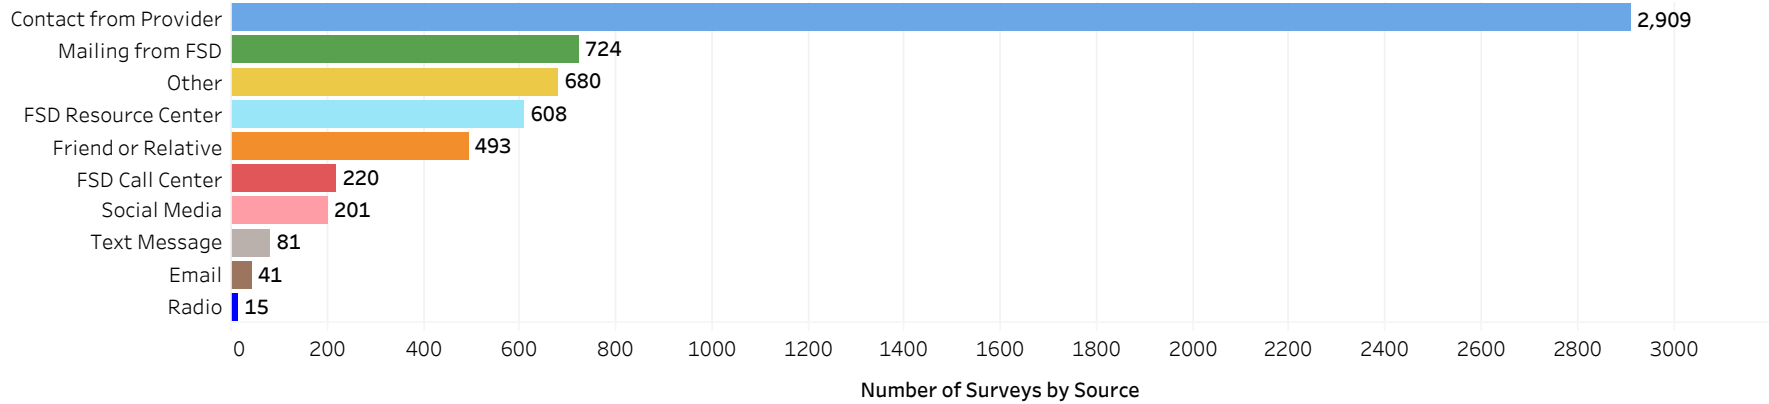

E&T Engagement Effectiveness Survey Dashboard - By Program

E&T Engagement Effectiveness Survey Dashboard - By Sources

Sources of Information

Month-To-Date Surveys

	Contact from Provider	Mailing from FSD	Other	FSD Resource Center	Friend or Relative	FSD Call Center	Social Media	Text Message	Email	Radio	Grand Total
June 2018	3		1	1			1				6
July 2018	50	15	30	11	12		3				121
August 2018	32	13	6	9	10		1				71
September 2018	38	36	9	18	4	2					107
October 2018	168	25	9	19	11	18	1				251
November 2018	301	51	14	30	8	10	5				419
December 2018	193	24	25	21	14	9	11				297
January 2019	125	44	54	29	15	4	8		2		281
February 2019	113	50	32	28	25	4	5	1	3		261
March 2019	138	28	39	33	13	56	14	4			325
April 2019	183	41	66	34	29	31	26	10	6	3	429
May 2019	112	48	50	43	43	14	9	11	3	1	334
June 2019	67	39	25	27	17	10	2	2		2	191
July 2019	45	28	55	26	18	8	10	1	3	1	195
August 2019	87	32	34	30	21	9	2	1	2		218
September 2019	443	31	27	21	25	10		1			558
October 2019	96	37	28	26	33	7	4			1	232
November 2019	104	27	23	27	25	7	6	1	5	2	227
December 2019	46	15	23	42	21	6	4		1		158
January 2020	60	30	33	38	37	6	25		1	3	233
February 2020	58	32	39	32	26	3	11	3	4		208
March 2020	17	40	23	37	20	2	2	3	5	1	150
April 2020	82	17	11	13	19	3	4		2		151
May 2020	282	11	13	8	32	1	8	3	2		360
June 2020	66	10	11	5	15		39	40	2	1	189
Grand Total	2,909	724	680	608	493	220	201	81	41	15	5,972

Created by: Workflow and Data Management Unit

Updated: June 25, 2020

Statewide Survey Map

This map is showing zip codes the E&T programs reached. The green shade is showing MWA and red is for SkillUP. The golden color is where the two providers overlap. The gray areas perhaps have not been reached yet. NOTE: Any shade of color other than the three shown in the legend shows the presence of more than one provider. Program: