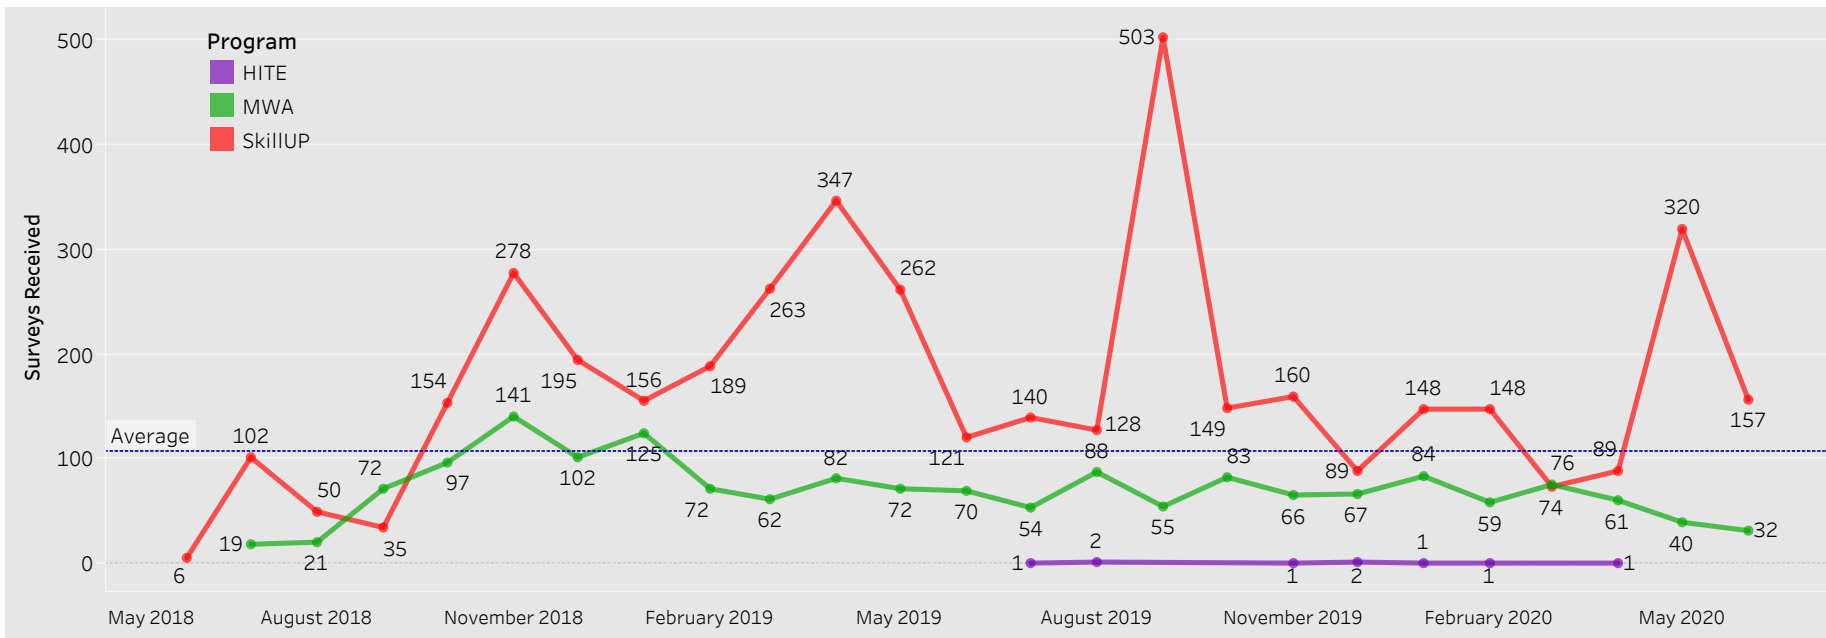

E&T Engagement Effectiveness Survey Dashboard - By Program

E&T Engagement Effectiveness Survey Dashboard - By Sources

Sources of Information

Month-To-Date Surveys

	Contact from Provider	Mailing from FSD	Other	FSD Resource Center	Friend or Relative	FSD Call Center	Social Media	Text Message	Email	Radio	Grand Total
June 2018	3		1	1			1				6
July 2018	50	15	30	11	12		3				121
August 2018	32	13	6	9	10		1				71
September 2018	38	36	9	18	4	2					107
October 2018	168	25	9	19	11	18	1				251
November 2018	301	51	14	30	8	10	5				419
December 2018	193	24	25	21	14	9	11				297
January 2019	125	44	54	29	15	4	8		2		281
February 2019	113	50	32	28	25	4	5	1	3		261
March 2019	138	28	39	33	13	56	14	4			325
April 2019	183	41	66	34	29	31	26	10	6	3	429
May 2019	112	48	50	43	43	14	9	11	3	1	334
June 2019	67	39	25	27	17	10	2	2		2	191
July 2019	45	28	55	26	18	8	10	1	3	1	195
August 2019	87	32	34	30	21	9	2	1	2		218
September 2019	443	31	27	21	25	10		1			558
October 2019	96	37	28	26	33	7	4			1	232
November 2019	104	27	23	27	25	7	6	1	5	2	227
December 2019	46	15	23	42	21	6	4		1		158
January 2020	60	30	33	38	37	6	25		1	3	233
February 2020	58	32	39	32	26	3	11	3	4		208
March 2020	17	40	23	37	20	2	2	3	5	1	150
April 2020	82	17	11	13	19	3	4		2		151
May 2020	282	11	13	8	32	1	8	3	2		360
June 2020	66	10	11	5	15		39	40	2	1	189
Grand Total	2,909	724	680	608	493	220	201	81	41	15	5,972

Created by: Workflow and Data Management Unit

Updated: June 25, 2020

Statewide Survey Map

This map is showing zip codes the E&T programs reached. The green shade is showing MWA and red is for SkillUP. The golden color is where the two providers overlap. The gray areas perhaps have not been reached yet. NOTE: Any shade of color other than the three shown in the legend shows the presence of more than one provider. Program: