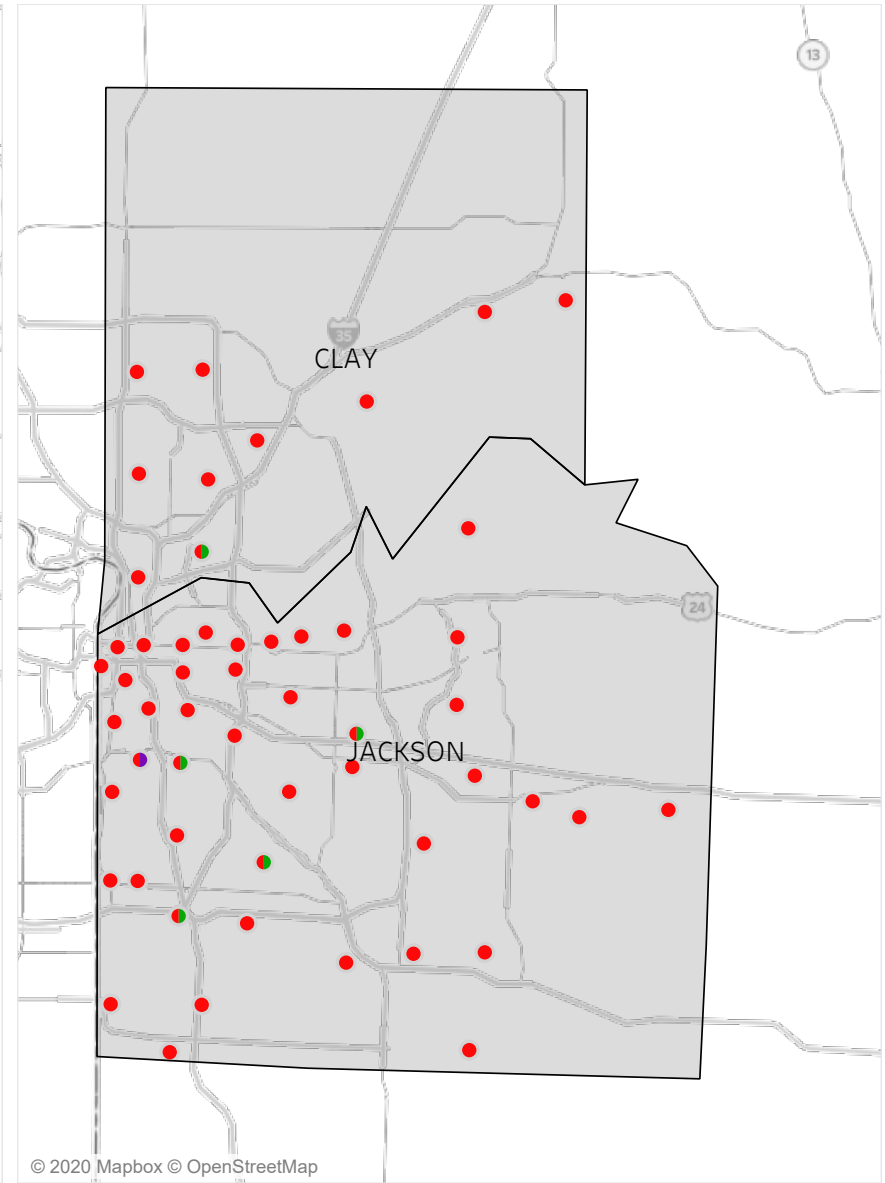

Created by: Workflow and Data Management Unit

Updated: June 25, 2020

Statewide Survey Map

This map is showing zip codes the E&T programs reached. The green shade is showing MWA and red is for SkillUP. The golden color is where the two providers overlap. The gray areas perhaps have not been reached yet. NOTE: Any shade of color other than the three shown in the legend shows the presence of more than one provider. Program:

■ HITE ■ MWA ■ SkillUP

Metropolitan Survey Map

Metro St. Louis E&T programs survey zip codes

Kansas City area E&T programs survey zip codes

Created by: Workflow and Data Management Unit
Updated: June 25, 2020

Survey on Program Line

County Name	Program			Grand Total
	HITE	MWA	SkillUP	
OREGON		24	1	25
OZARK		23	2	25
RANDOLPH		13	10	23
BOLLINGER		5	17	22
TANEY		3	18	21
WASHINGTON		7	13	20
DOUGLAS		13	6	19
MACON		7	12	19
ST. CHARLES		2	17	19
CRAWFORD		1	17	18
DENT		13	5	18
CALLAWAY		11	5	16
CARTER		12	4	16
MADISON		10	6	16
HENRY		1	13	14
MORGAN		6	8	14
NEWTON			14	14
PERRY		12	2	14
PIKE		8	5	13
AUDRAIN		9	2	11
CHRISTIAN			11	11
PETTIS		1	9	10
REYNOLDS		9	1	10
PLATTE			9	9
LAWRENCE			8	8
MCDONALD			8	8
CLARK		7		7
LAFAYETTE		2	5	7
HOWARD		4	2	6
SHELBY			6	6
WEBSTER		3	3	6
BENTON		2	3	5
COOPER		3	1	4
MONTGOMERY		2	2	4
PUTNAM		1	3	4
SCHUYLER		4		4
SCOTLAND		3	1	4
CLINTON		3		3
JOHNSON			3	3
KNOX		2	1	3
LINN		1	2	3
LIVINGSTON		2	1	3
OSAGE			3	3