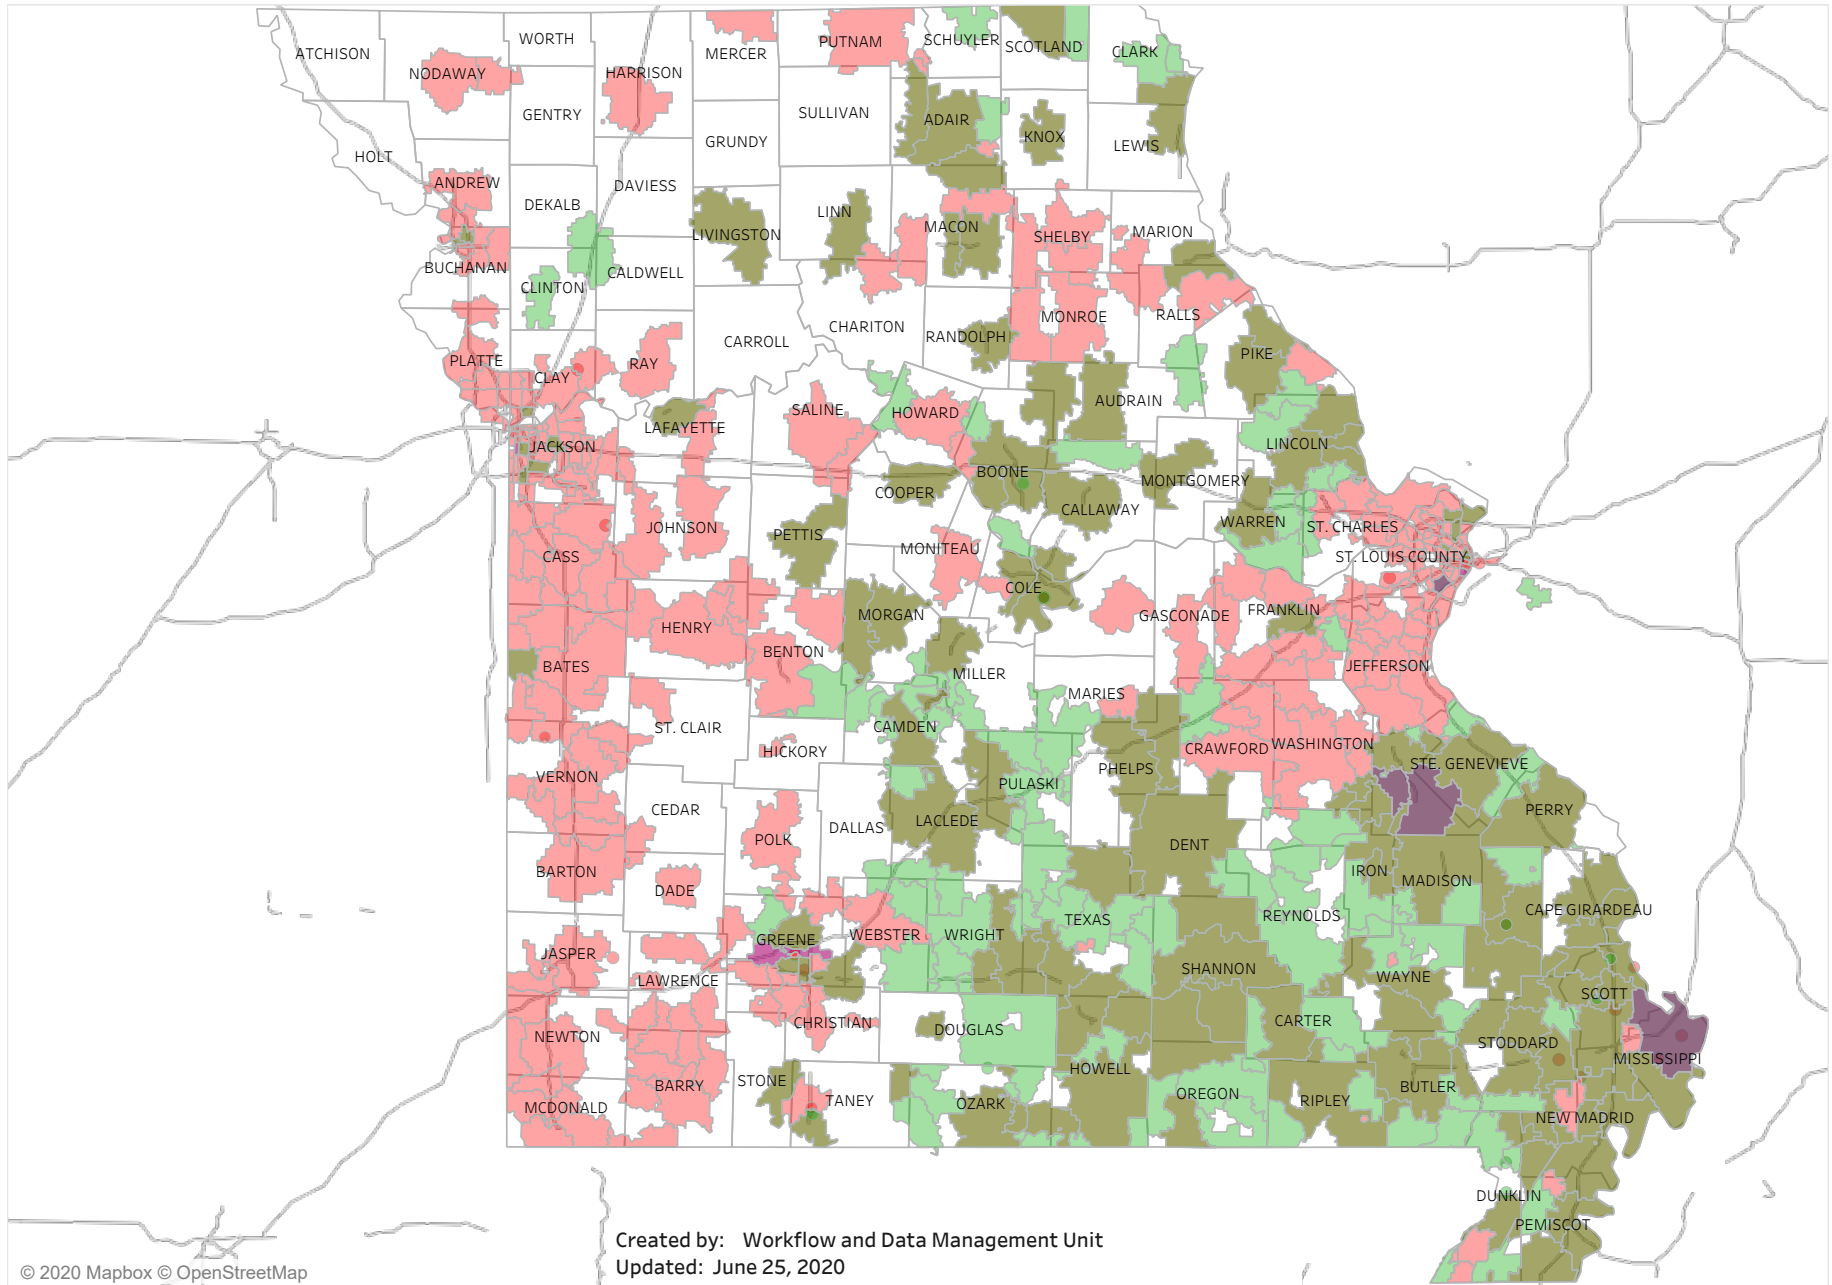

Created by: Workflow and Data Management Unit

Updated: June 25, 2020

Statewide Survey Map

This map is showing zip codes the E&T programs reached. The green shade is showing MWA and red is for SkillUP. The golden color is where the two providers overlap. The gray areas perhaps have not been reached yet. NOTE: Any shade of color other than the three shown in the legend shows the presence of more than one provider. Program:

■ HITE ■ MWA ■ SkillUP

Metropolitan Survey Map

Metro St. Louis E&T programs survey zip codes

Kansas City area E&T programs survey zip codes

Created by: Workflow and Data Management Unit
Updated: June 25, 2020